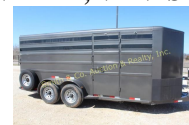

115 1991 PETERBUILT, N14 CUMMINS ENGINE

80K on Rebuilt Engine, 13spd Transmission approx. 150k, Clutch 40k, Rear-End Replaced
Showing 410,633 miles
VIN# 1XP5D68X1TD405570

116 1931 FORD MODEL A

5 Window Coupe with a 4" Chopped Top. This is a very nice build with minimal paint chips. Completely finished interior with leather bucket seats and door panels. This car has an all steel body with fiberglass fenders. Engine is a Chevy 350 cubic inch with a 671 GMC blower and 2 matched holley 650cfm carburetors. Transmission is a GM turbo 350 with a shaft kit. Rear axle is a 9" Ford with 3.73 gear ratio and positive traction.

VIN# 47CF40M25XR102392

134 1986 CHEVY DUMP TRUCK, GAS

VIN# 1GBL7D1B3GV113605

LOT #

136 1976 GMC 6000 WHEAT TRUCK

Metal Bed, 1-Family Owned

Showing 50,036 miles

VIN# TCE615V576759

136a 1300 GAL NURSE TANK with GAS POWERED PUMP on GN

and Mit Tank, on Gooseneck 3 Axle Trailer

137 RED RHINO HAY BALE TRAILER

Hauls up to 8 Bales

138 2018 TITAN STOCK TRAILER, COVERED, VENTS ON SIDES

VIN# 4R7BU1625GT152752

139 2015 TOP HAT UTILITY TRAILER, 5K AXLES

VIN# 4R7BU1625GT152752

140 16' BUMPER PULL STOCK TRAILER

141 SULLAIR 185 COMPRESSOR

Mounted on 16' Utility Trailer, Showing 848 hours

April 2021 Consignment Auction 4/17/2021